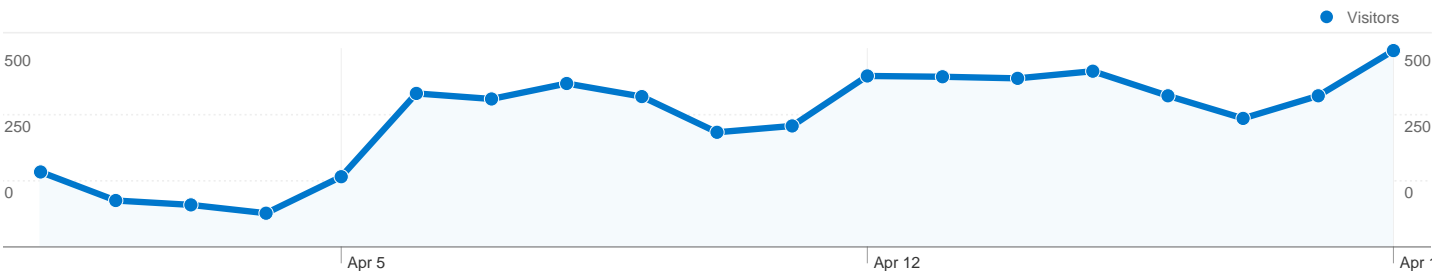

Site Usage

6,595 Visits

40.44% Bounce Rate

33,198 Pageviews

00:02:36 Avg. Time on Site

5.03 Pages/Visit

71.48% % New Visits

Visitors Overview

Visitors
5,670

Map Overlay

5,670 people visited this site

-  **6,595** Visits
-  **5,670** Absolute Unique Visitors
-  **33,198** Pageviews
-  **5.03** Average Pageviews
-  **00:02:36** Time on Site
-  **40.44%** Bounce Rate
-  **71.48%** New Visits

6,595 visits came from 23 countries/territories

Site Usage

Country/Territory	Visits	Pages/Visit	Avg. Time on Site	% New Visits	Bounce Rate
Visits 6,595 % of Site Total: 100.00%	Pages/Visit 5.03 Site Avg: 5.03 (0.00%)	Avg. Time on Site 00:02:36 Site Avg: 00:02:36 (0.00%)	% New Visits 71.63% Site Avg: 71.48% (0.21%)	Bounce Rate 40.44% Site Avg: 40.44% (0.00%)	
Greece	6,409	5.06	00:02:38	71.31%	40.51%
Cyprus	89	5.00	00:02:19	83.15%	31.46%
Germany	24	4.00	00:01:35	79.17%	33.33%
United Kingdom	19	2.21	00:00:35	84.21%	47.37%
Belgium	11	5.45	00:06:34	72.73%	18.18%
United States	11	2.82	00:01:45	90.91%	54.55%
Serbia	4	2.25	00:00:25	50.00%	50.00%
(not set)	4	2.00	00:00:10	50.00%	75.00%
Bulgaria	3	3.67	00:00:58	66.67%	0.00%