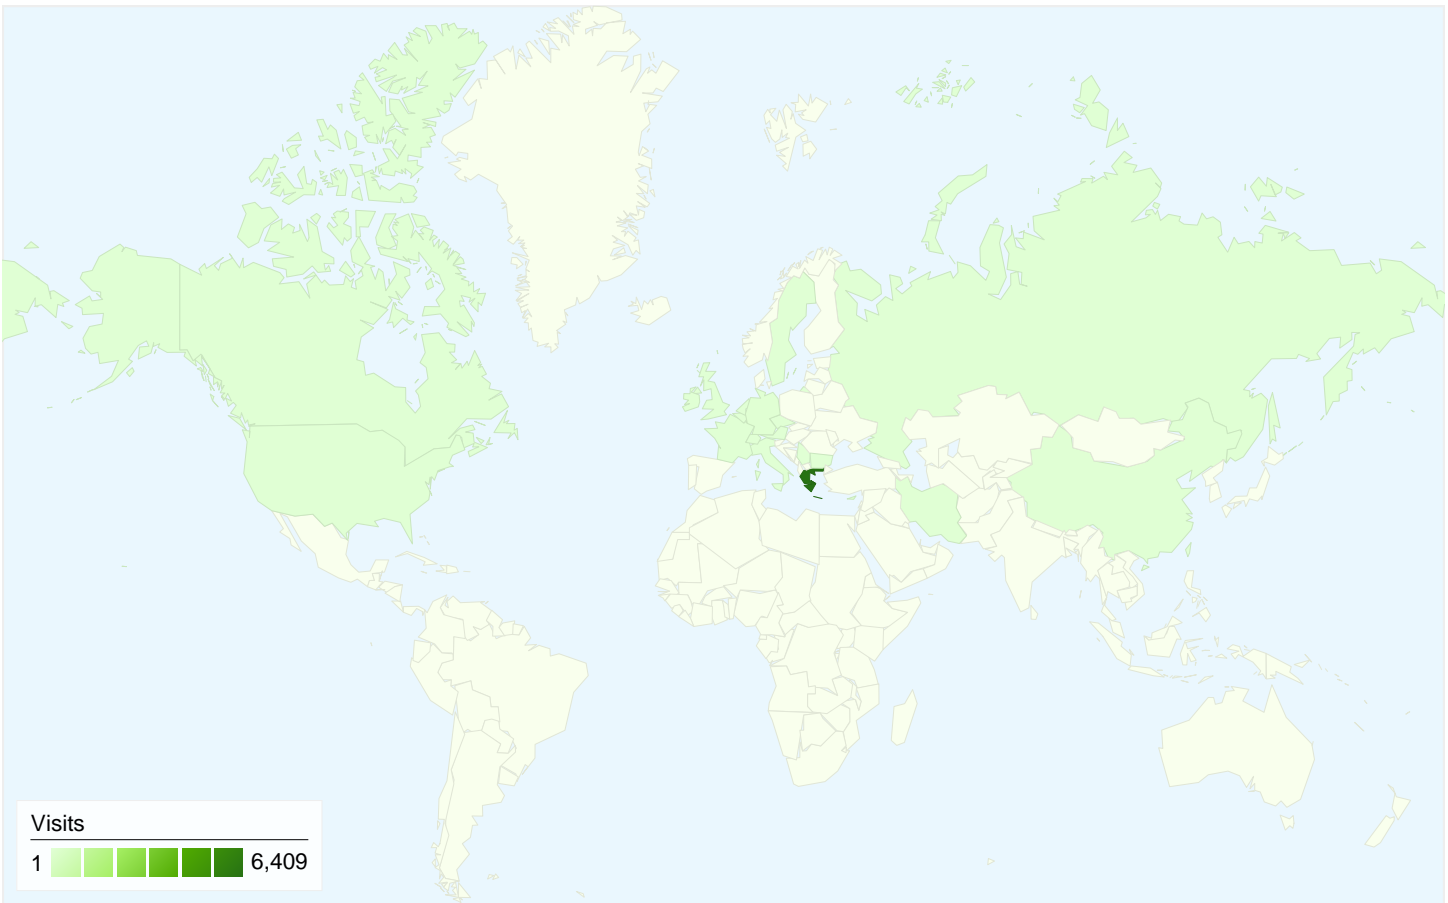

Site Usage

6,595 Visits

40.44% Bounce Rate

33,198 Pageviews

00:02:36 Avg. Time on Site

5.03 Pages/Visit

71.48% % New Visits

Visitors Overview

Visitors
5,670

Map Overlay

5,670 people visited this site

-  **6,595** Visits
-  **5,670** Absolute Unique Visitors
-  **33,198** Pageviews
-  **5.03** Average Pageviews
-  **00:02:36** Time on Site
-  **40.44%** Bounce Rate
-  **71.48%** New Visits

6,595 visits came from 23 countries/territories

Site Usage

Country/Territory	Visits	Pages/Visit	Avg. Time on Site	% New Visits	Bounce Rate
Visits 6,595 % of Site Total: 100.00%	Pages/Visit 5.03 Site Avg: 5.03 (0.00%)	Avg. Time on Site 00:02:36 Site Avg: 00:02:36 (0.00%)	% New Visits 71.63% Site Avg: 71.48% (0.21%)	Bounce Rate 40.44% Site Avg: 40.44% (0.00%)	
Greece	6,409	5.06	00:02:38	71.31%	40.51%
Cyprus	89	5.00	00:02:19	83.15%	31.46%
Germany	24	4.00	00:01:35	79.17%	33.33%
United Kingdom	19	2.21	00:00:35	84.21%	47.37%
Belgium	11	5.45	00:06:34	72.73%	18.18%
United States	11	2.82	00:01:45	90.91%	54.55%
Serbia	4	2.25	00:00:25	50.00%	50.00%
(not set)	4	2.00	00:00:10	50.00%	75.00%
Bulgaria	3	3.67	00:00:58	66.67%	0.00%