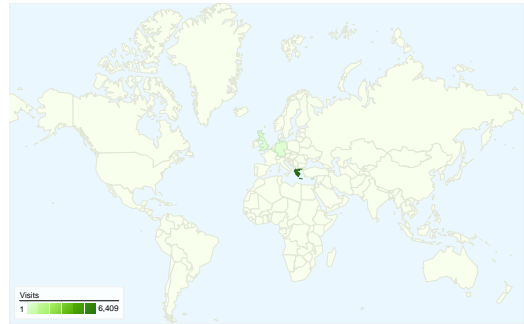

Site Usage

6,595 Visits

40.44% Bounce Rate

33,198 Pageviews

00:02:36 Avg. Time on Site

5.03 Pages/Visit

71.48% % New Visits

Visitors Overview

Visitors
5,670

Map Overlay

5,670 people visited this site

-  **6,595** Visits
-  **5,670** Absolute Unique Visitors
-  **33,198** Pageviews
-  **5.03** Average Pageviews
-  **00:02:36** Time on Site
-  **40.44%** Bounce Rate
-  **71.48%** New Visits

6,595 visits came from 23 countries/territories

Site Usage

Country/Territory	Visits	Pages/Visit	Avg. Time on Site	% New Visits	Bounce Rate
Visits 6,595 % of Site Total: 100.00%	Pages/Visit 5.03 Site Avg: 5.03 (0.00%)	Avg. Time on Site 00:02:36 Site Avg: 00:02:36 (0.00%)	% New Visits 71.63% Site Avg: 71.48% (0.21%)	Bounce Rate 40.44% Site Avg: 40.44% (0.00%)	
Greece	6,409	5.06	00:02:38	71.31%	40.51%
Cyprus	89	5.00	00:02:19	83.15%	31.46%
Germany	24	4.00	00:01:35	79.17%	33.33%
United Kingdom	19	2.21	00:00:35	84.21%	47.37%
Belgium	11	5.45	00:06:34	72.73%	18.18%
United States	11	2.82	00:01:45	90.91%	54.55%
Serbia	4	2.25	00:00:25	50.00%	50.00%
(not set)	4	2.00	00:00:10	50.00%	75.00%
Bulgaria	3	3.67	00:00:58	66.67%	0.00%