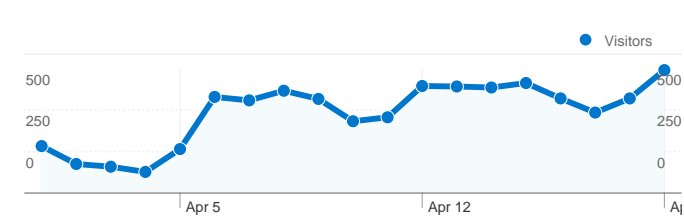

Site Usage

6,595 Visits

40.44% Bounce Rate

33,198 Pageviews

00:02:36 Avg. Time on Site

5.03 Pages/Visit

71.48% % New Visits

Visitors Overview

Visitors
5,670

Map Overlay

5,670 people visited this site

-  **6,595** Visits
-  **5,670** Absolute Unique Visitors
-  **33,198** Pageviews
-  **5.03** Average Pageviews
-  **00:02:36** Time on Site
-  **40.44%** Bounce Rate
-  **71.48%** New Visits

6,595 visits came from 23 countries/territories

Site Usage

Country/Territory	Visits	Pages/Visit	Avg. Time on Site	% New Visits	Bounce Rate
Visits 6,595 % of Site Total: 100.00%	Pages/Visit 5.03 Site Avg: 5.03 (0.00%)	Avg. Time on Site 00:02:36 Site Avg: 00:02:36 (0.00%)	% New Visits 71.63% Site Avg: 71.48% (0.21%)	Bounce Rate 40.44% Site Avg: 40.44% (0.00%)	
Greece	6,409	5.06	00:02:38	71.31%	40.51%
Cyprus	89	5.00	00:02:19	83.15%	31.46%
Germany	24	4.00	00:01:35	79.17%	33.33%
United Kingdom	19	2.21	00:00:35	84.21%	47.37%
Belgium	11	5.45	00:06:34	72.73%	18.18%
United States	11	2.82	00:01:45	90.91%	54.55%
Serbia	4	2.25	00:00:25	50.00%	50.00%
(not set)	4	2.00	00:00:10	50.00%	75.00%
Bulgaria	3	3.67	00:00:58	66.67%	0.00%