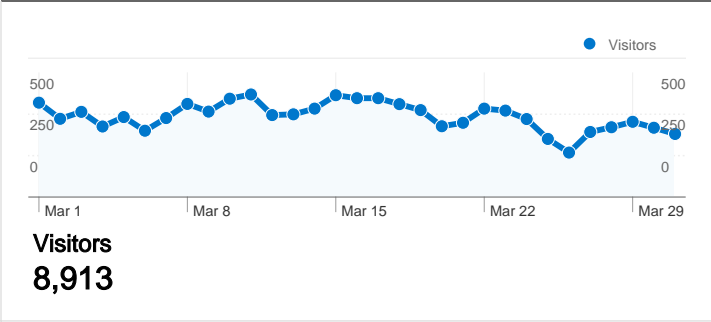

Site Usage

10,812 Visits

37.71% Bounce Rate

56,067 Pageviews

00:02:36 Avg. Time on Site

5.19 Pages/Visit

71.88% % New Visits

Visitors Overview

Map Overlay

8,913 people visited this site

10,812 Visits

8,913 Absolute Unique Visitors

56,067 Pageviews

5.19 Average Pageviews

00:02:36 Time on Site

37.71% Bounce Rate

10,812 visits came from 35 countries/territories

Site Usage						
Visits	Pages/Visit	Avg. Time on Site	% New Visits	Bounce Rate		
10,812 % of Site Total: 100.00%	5.19 Site Avg: 5.19 (0.00%)	00:02:36 Site Avg: 00:02:36 (0.00%)	72.06% Site Avg: 71.88% (0.24%)	37.71% Site Avg: 37.71% (0.00%)		
Country/Territory	Visits	Pages/Visit	Avg. Time on Site	% New Visits	Bounce Rate	
Greece	10,424	5.18	00:02:37	71.70%	37.68%	
Cyprus	146	4.62	00:02:10	78.77%	36.30%	
United Kingdom	42	4.31	00:02:04	78.57%	38.10%	
Germany	39	6.95	00:02:39	97.44%	33.33%	
(not set)	38	6.68	00:03:13	73.68%	44.74%	
Spain	20	4.75	00:01:40	85.00%	35.00%	
France	14	2.64	00:00:20	92.86%	57.14%	
United States	11	5.09	00:01:52	63.64%	27.27%	
Belgium	9	3.44	00:02:07	88.89%	33.33%	