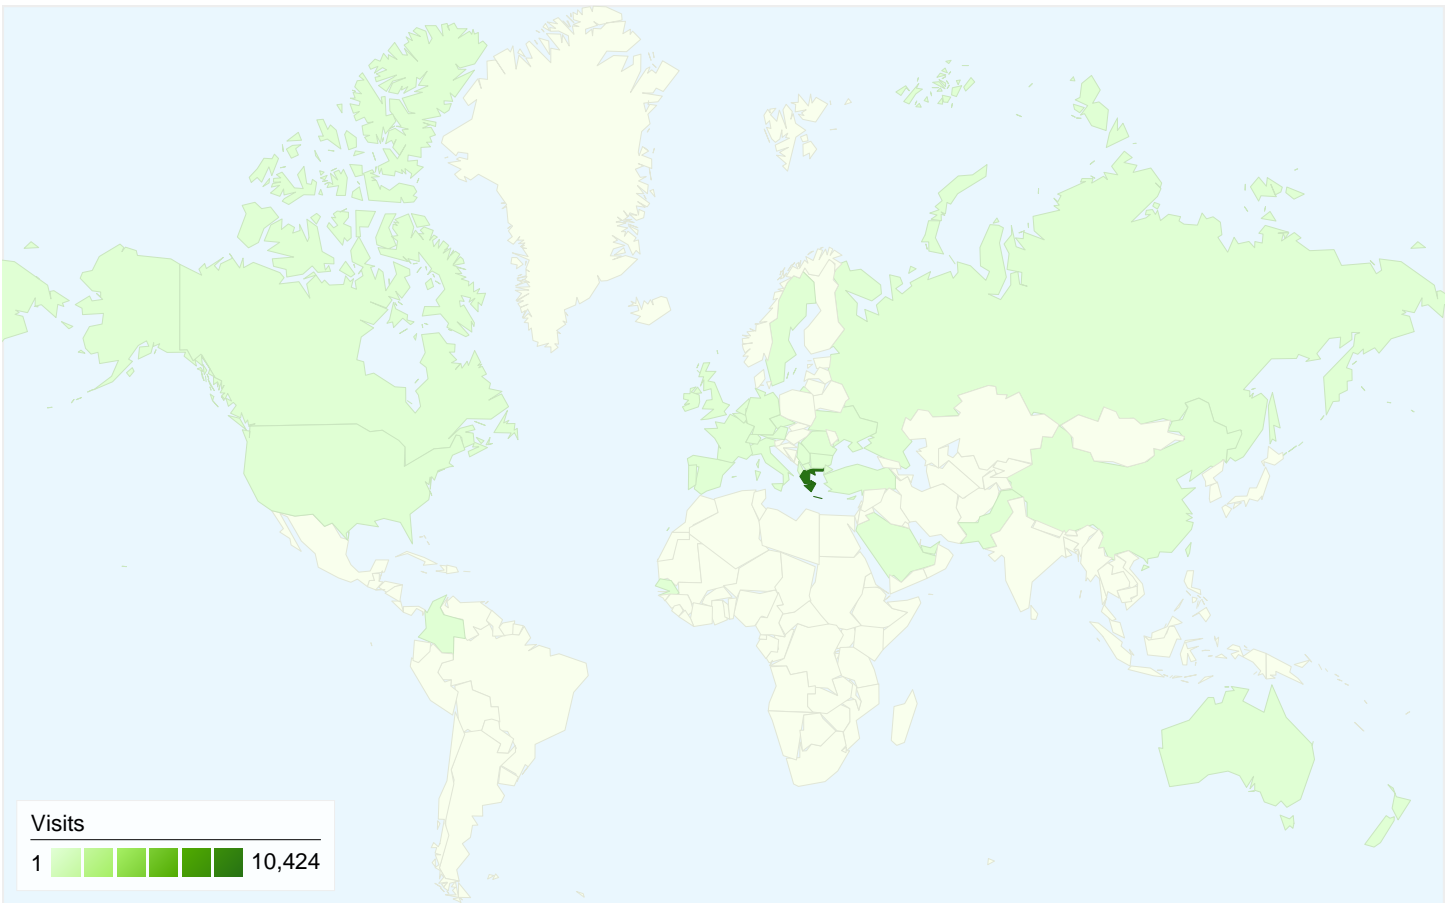

Site Usage

10,812 Visits

37.71% Bounce Rate

56,067 Pageviews

00:02:36 Avg. Time on Site

5.19 Pages/Visit

71.88% % New Visits

Visitors Overview

Map Overlay

8,913 people visited this site

10,812 Visits

8,913 Absolute Unique Visitors

56,067 Pageviews

5.19 Average Pageviews

00:02:36 Time on Site

37.71% Bounce Rate

10,812 visits came from 35 countries/territories

Site Usage						
Visits	Pages/Visit	Avg. Time on Site	% New Visits	Bounce Rate		
10,812 % of Site Total: 100.00%	5.19 Site Avg: 5.19 (0.00%)	00:02:36 Site Avg: 00:02:36 (0.00%)	72.06% Site Avg: 71.88% (0.24%)	37.71% Site Avg: 37.71% (0.00%)		
Country/Territory	Visits	Pages/Visit	Avg. Time on Site	% New Visits	Bounce Rate	
Greece	10,424	5.18	00:02:37	71.70%	37.68%	
Cyprus	146	4.62	00:02:10	78.77%	36.30%	
United Kingdom	42	4.31	00:02:04	78.57%	38.10%	
Germany	39	6.95	00:02:39	97.44%	33.33%	
(not set)	38	6.68	00:03:13	73.68%	44.74%	
Spain	20	4.75	00:01:40	85.00%	35.00%	
France	14	2.64	00:00:20	92.86%	57.14%	
United States	11	5.09	00:01:52	63.64%	27.27%	
Belgium	9	3.44	00:02:07	88.89%	33.33%	