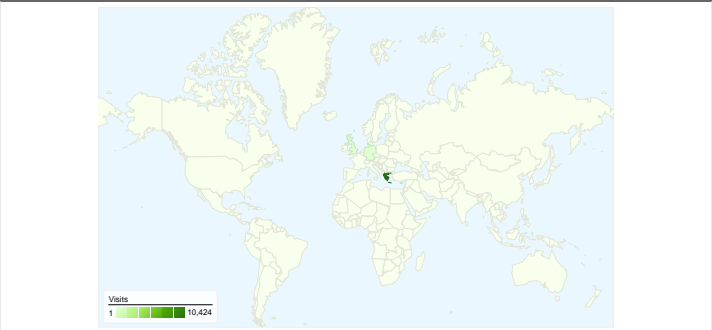

Site Usage

10,812 Visits

37.71% Bounce Rate

56,067 Pageviews

00:02:36 Avg. Time on Site

5.19 Pages/Visit

71.88% % New Visits

Visitors Overview

Map Overlay

8,913 people visited this site

10,812 Visits

8,913 Absolute Unique Visitors

56,067 Pageviews

5.19 Average Pageviews

00:02:36 Time on Site

37.71% Bounce Rate

10,812 visits came from 35 countries/territories

Site Usage						
Visits	Pages/Visit	Avg. Time on Site	% New Visits	Bounce Rate		
10,812 % of Site Total: 100.00%	5.19 Site Avg: 5.19 (0.00%)	00:02:36 Site Avg: 00:02:36 (0.00%)	72.06% Site Avg: 71.88% (0.24%)	37.71% Site Avg: 37.71% (0.00%)		
Country/Territory	Visits	Pages/Visit	Avg. Time on Site	% New Visits	Bounce Rate	
Greece	10,424	5.18	00:02:37	71.70%	37.68%	
Cyprus	146	4.62	00:02:10	78.77%	36.30%	
United Kingdom	42	4.31	00:02:04	78.57%	38.10%	
Germany	39	6.95	00:02:39	97.44%	33.33%	
(not set)	38	6.68	00:03:13	73.68%	44.74%	
Spain	20	4.75	00:01:40	85.00%	35.00%	
France	14	2.64	00:00:20	92.86%	57.14%	
United States	11	5.09	00:01:52	63.64%	27.27%	
Belgium	9	3.44	00:02:07	88.89%	33.33%	