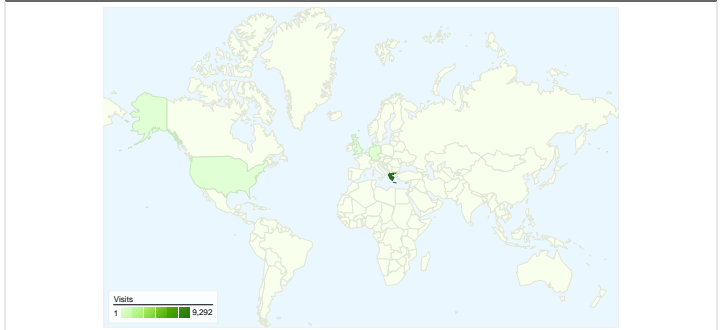

Site Usage

9,599 Visits

36.19% Bounce Rate

56,874 Pageviews

00:02:46 Avg. Time on Site

5.92 Pages/Visit

73.33% % New Visits

Visitors Overview

Visitors
7,942

Map Overlay

7,942 people visited this site

9,599 Visits

7,942 Absolute Unique Visitors

56,874 Pageviews

5.92 Average Pageviews

00:02:46 Time on Site

9,599 visits came from 35 countries/territories

Site Usage

Visits 9,599 % of Site Total: 100.00%	Pages/Visit 5.92 Site Avg: 5.92 (0.00%)	Avg. Time on Site 00:02:46 Site Avg: 00:02:46 (0.00%)	% New Visits 73.45% Site Avg: 73.33% (0.16%)	Bounce Rate 36.19% Site Avg: 36.19% (0.00%)	
Country/Territory	Visits	Pages/Visit	Avg. Time on Site	% New Visits	Bounce Rate
Greece	9,292	5.92	00:02:46	73.21%	36.15%
Cyprus	109	6.16	00:02:33	81.65%	36.70%
Germany	44	8.70	00:04:57	77.27%	27.27%
United Kingdom	40	3.80	00:02:14	85.00%	35.00%
United States	16	2.06	00:00:44	87.50%	50.00%
Spain	10	12.60	00:03:10	60.00%	20.00%
France	9	6.22	00:01:16	66.67%	55.56%
Sweden	8	5.25	00:00:49	62.50%	37.50%
Belgium	7	4.29	00:02:24	85.71%	28.57%