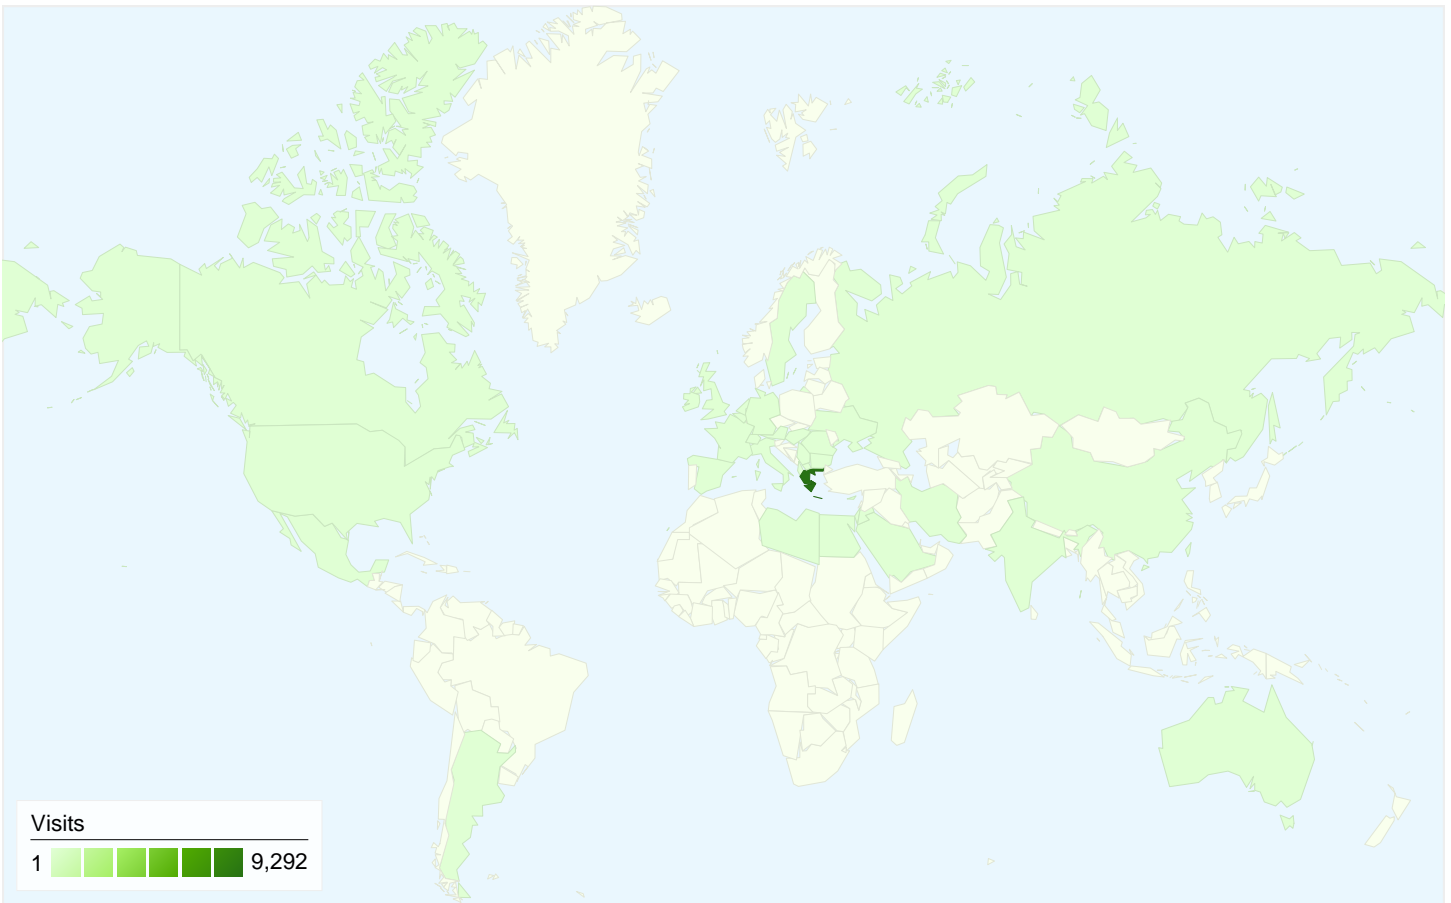

Site Usage

9,599 Visits

36.19% Bounce Rate

56,874 Pageviews

00:02:46 Avg. Time on Site

5.92 Pages/Visit

73.33% % New Visits

Visitors Overview

Visitors
7,942

Map Overlay

7,942 people visited this site

9,599 Visits

7,942 Absolute Unique Visitors

56,874 Pageviews

5.92 Average Pageviews

00:02:46 Time on Site

9,599 visits came from 35 countries/territories

Site Usage

Visits 9,599 % of Site Total: 100.00%	Pages/Visit 5.92 Site Avg: 5.92 (0.00%)	Avg. Time on Site 00:02:46 Site Avg: 00:02:46 (0.00%)	% New Visits 73.45% Site Avg: 73.33% (0.16%)	Bounce Rate 36.19% Site Avg: 36.19% (0.00%)	
Country/Territory	Visits	Pages/Visit	Avg. Time on Site	% New Visits	Bounce Rate
Greece	9,292	5.92	00:02:46	73.21%	36.15%
Cyprus	109	6.16	00:02:33	81.65%	36.70%
Germany	44	8.70	00:04:57	77.27%	27.27%
United Kingdom	40	3.80	00:02:14	85.00%	35.00%
United States	16	2.06	00:00:44	87.50%	50.00%
Spain	10	12.60	00:03:10	60.00%	20.00%
France	9	6.22	00:01:16	66.67%	55.56%
Sweden	8	5.25	00:00:49	62.50%	37.50%
Belgium	7	4.29	00:02:24	85.71%	28.57%