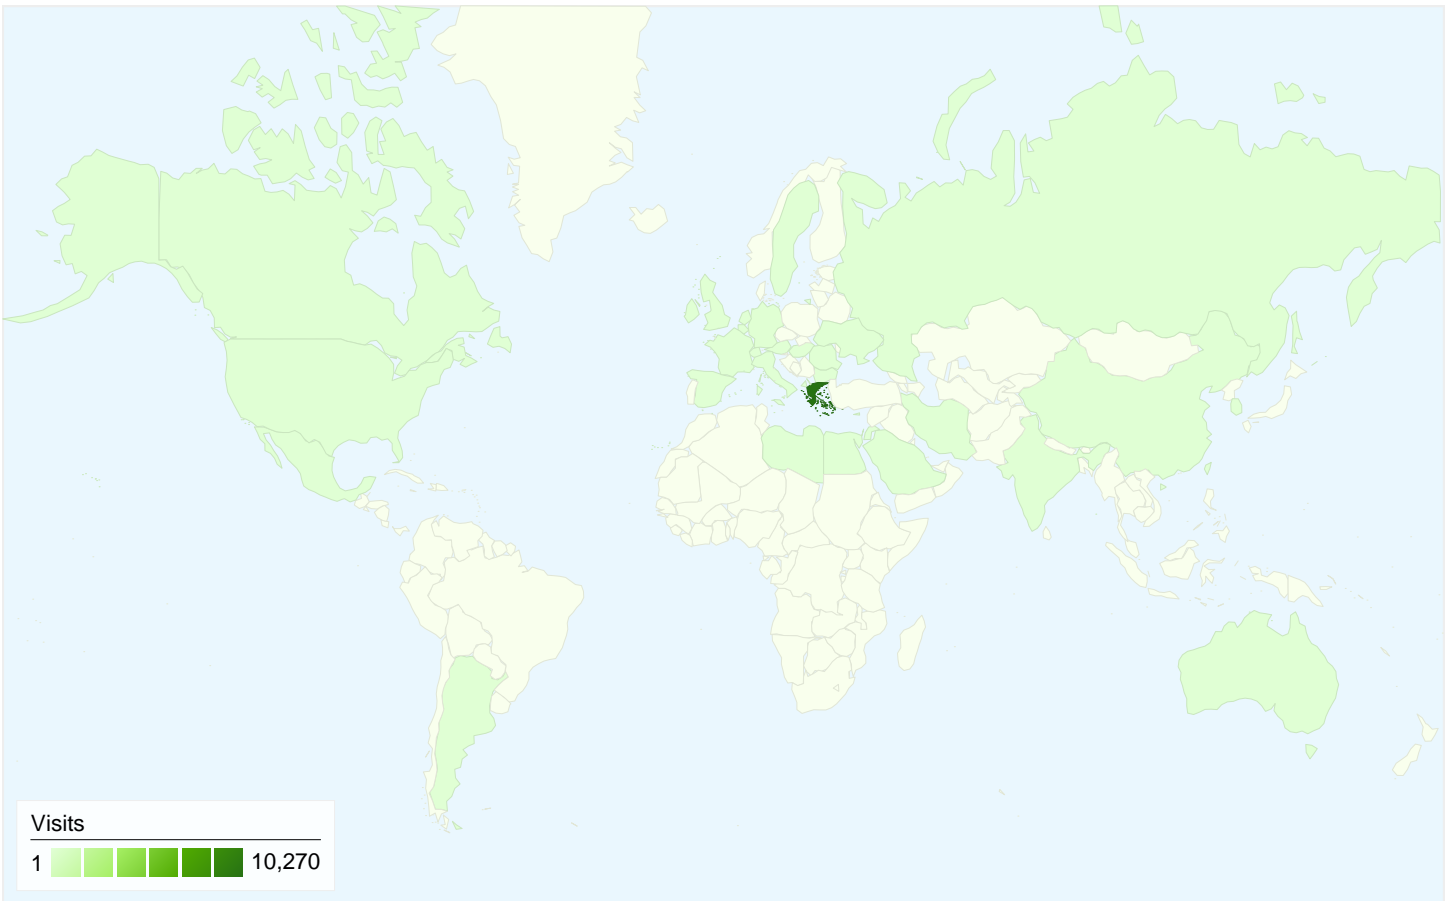

**Visitors**  
**8,754**

**Map Overlay**

**Traffic Sources Overview**

- **Search Engines**  
9,549.00 (90.11%)
- **Referring Sites**  
663.00 (6.26%)
- **Direct Traffic**  
385.00 (3.63%)

**8,754 people visited this site**

## All traffic sources sent a total of 10,597 visits

 3.63% Direct Traffic

 6.26% Referring Sites

 90.11% Search Engines

- **Search Engines**  
9,549.00 (90.11%)
- **Referring Sites**  
663.00 (6.26%)
- **Direct Traffic**  
385.00 (3.63%)

## Top Traffic Sources

Sources	Visits	% visits
google (organic)	9,179	86.62%
(direct) ((none))	385	3.63%
images.google.gr (referral)	307	2.90%
search (organic)	289	2.73%
find.in.gr (referral)	86	0.81%

**10,597 visits came from 36 countries/territories**