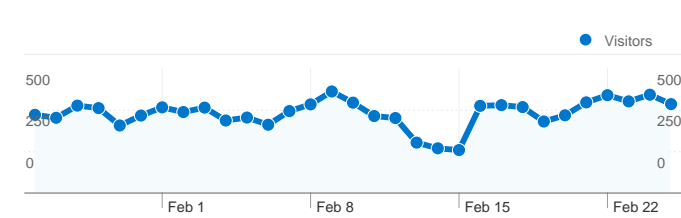

**Site Usage**

**10,597** Visits

**36.45%** Bounce Rate

**64,315** Pageviews

**00:02:45** Avg. Time on Site

**6.07** Pages/Visit

**74.33%** % New Visits

**Visitors Overview**

**Visitors**  
**8,754**

**Map Overlay**

**Traffic Sources Overview**

- **Search Engines**  
9,549.00 (90.11%)
- **Referring Sites**  
663.00 (6.26%)
- **Direct Traffic**  
385.00 (3.63%)

**8,754 people visited this site**

**10,597** Visits

**8,754** Absolute Unique Visitors

**64,315** Pageviews

**6.07** Average Pageviews

**00:02:45** Time on Site

**36.45%** Bounce Rate

**74.33%** New Visits

**Technical Profile**

Site Usage						
Visits	Pages/Visit	Avg. Time on Site	% New Visits	Bounce Rate		
<b>10,597</b> % of Site Total: 100.00%	<b>6.07</b> Site Avg: 6.07 (0.00%)	<b>00:02:45</b> Site Avg: 00:02:45 (0.00%)	<b>74.46%</b> Site Avg: 74.33% (0.17%)	<b>36.45%</b> Site Avg: 36.45% (0.00%)		
Country/Territory	Visits	Pages/Visit	Avg. Time on Site	% New Visits	Bounce Rate	
Greece	<b>10,270</b>	6.07	00:02:46	74.19%	36.40%	
Cyprus	<b>107</b>	6.39	00:02:33	87.85%	34.58%	
United Kingdom	<b>47</b>	3.81	00:02:01	82.98%	40.43%	
Germany	<b>46</b>	7.96	00:03:16	82.61%	30.43%	
United States	<b>18</b>	7.00	00:02:51	88.89%	44.44%	
Sweden	<b>10</b>	4.70	00:00:43	40.00%	40.00%	
Belgium	<b>9</b>	3.67	00:01:54	88.89%	33.33%	
Spain	<b>9</b>	11.44	00:02:02	55.56%	22.22%	
France	<b>8</b>	6.88	00:01:26	62.50%	50.00%	