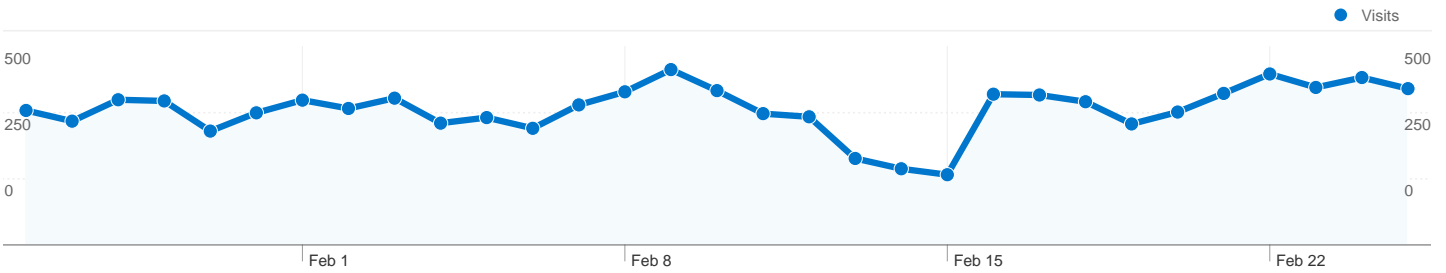

All traffic sources sent a total of 10,597 visits

3.63% Direct Traffic

6.26% Referring Sites

90.11% Search Engines

- **Search Engines**
  9,549.00 (90.11%)
- **Referring Sites**
  663.00 (6.26%)
- **Direct Traffic**
  385.00 (3.63%)

Top Traffic Sources

Sources	Visits	% visits
google (organic)	9,179	86.62%
(direct) ((none))	385	3.63%
images.google.gr (referral)	307	2.90%
search (organic)	289	2.73%
find.in.gr (referral)	86	0.81%