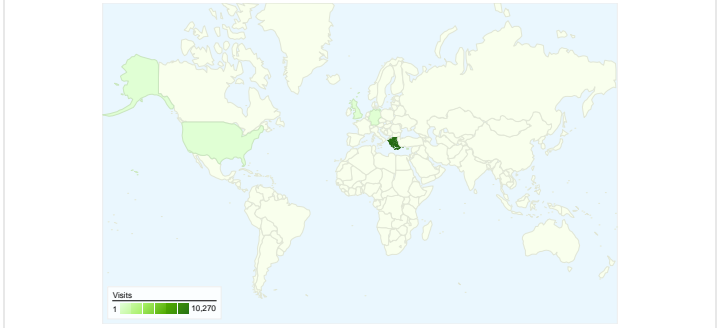

**Site Usage**

**10,597** Visits

**36.45%** Bounce Rate

**64,315** Pageviews

**00:02:45** Avg. Time on Site

**6.07** Pages/Visit

**74.33%** % New Visits

**Visitors Overview**

**Visitors**  
**8,754**

**Map Overlay**

**Traffic Sources Overview**

- **Search Engines**  
9,549.00 (90.11%)
- **Referring Sites**  
663.00 (6.26%)
- **Direct Traffic**  
385.00 (3.63%)

**8,754 people visited this site**

## All traffic sources sent a total of 10,597 visits

 3.63% Direct Traffic

 6.26% Referring Sites

 90.11% Search Engines

- **Search Engines**  
9,549.00 (90.11%)
- **Referring Sites**  
663.00 (6.26%)
- **Direct Traffic**  
385.00 (3.63%)

## Top Traffic Sources

Sources	Visits	% visits
google (organic)	9,179	86.62%
(direct) ((none))	385	3.63%
images.google.gr (referral)	307	2.90%
search (organic)	289	2.73%
find.in.gr (referral)	86	0.81%

**10,597 visits came from 36 countries/territories**